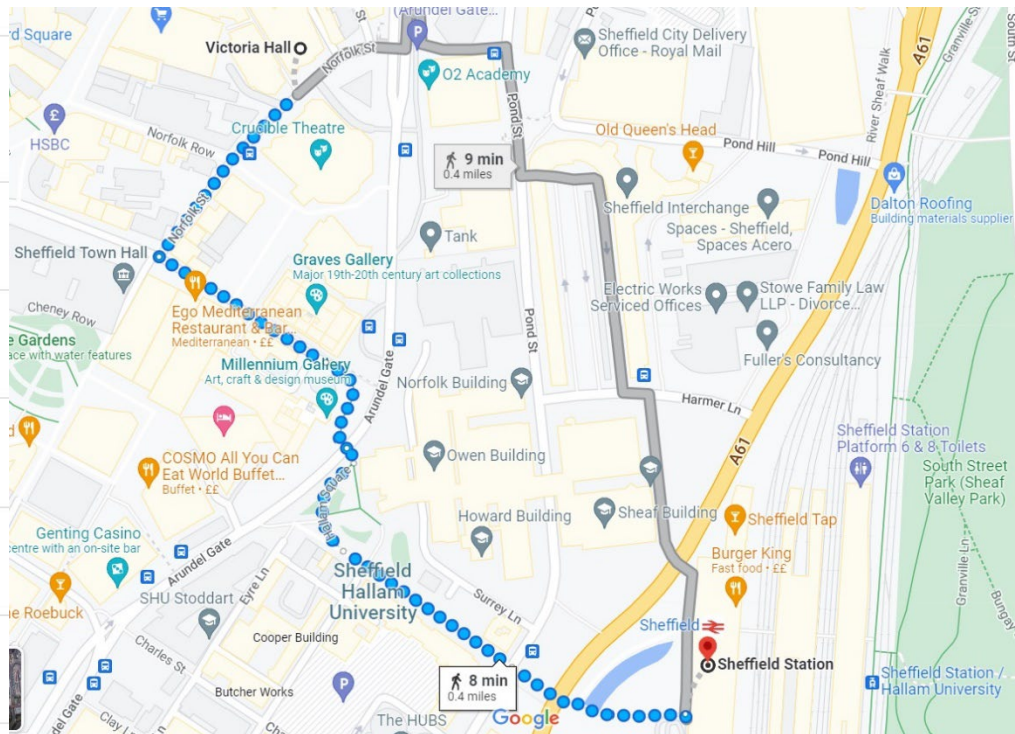

### Sheffield Interchange

Archway Centre, Pond St, Sheffield City Centre, Sheffield S1 2BD

- ↑ Walk west on Harmer Ln towards Pond St  
85 ft
- ➔ Turn right onto Pond St  
0.1 mi
- ➔ Turn left at Flat St  
**Take the stairs**  
184 ft
- ➔ Turn right towards Arundel Gate  
92 ft
- ➔ Turn left onto Arundel Gate  
75 ft

Many Sheffield buses stop at the Arundel Gate Interchange which is on the corner of Norfolk Street and Arundel Gate.

## Train

The venues are a short walk (0.4 mile) from Sheffield Railway Station. Please note that this walk is mostly uphill. You can also catch a tram from the station to Castle Square/Cathedral. Directions to the tram stop are well signed in the station.

### Sheffield Station

Sheaf St, Sheffield City Centre, Sheffield S1 2BP

- ↑ Walk north towards Sheaf Square  
13 ft
- ↶ Turn left onto Sheaf Square  
Take the stairs  
407 ft
- ↑ Continue onto Howard St  
443 ft
- ↗ Slight right onto Hallam Square  
230 ft
- ↶ Turn left towards Surrey St  
36 ft
- ↗ Slight right onto Surrey St  
0.1 mi
- ↘ Turn right onto Norfolk St  
463 ft