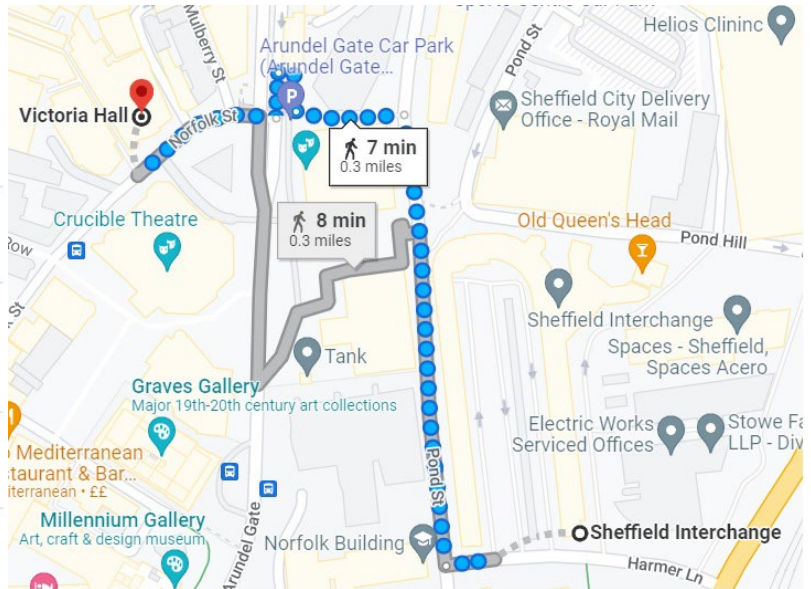

### Bus

Sheffield is accessible from other towns and cities across South Yorkshire. These buses terminate at Sheffield Interchange which is a short walk from Victoria Hall. Please see directions below.

### Sheffield Interchange

Archway Centre, Pond St, Sheffield City Centre, Sheffield S1 2BD

- ↑ Walk west on Harmer Ln towards Pond St  
85 ft
- ➔ Turn right onto Pond St  
0.1 mi
- ➔ Turn left at Flat St  
**Take the stairs**  
184 ft
- ➔ Turn right towards Arundel Gate  
92 ft
- ➔ Turn left onto Arundel Gate  
75 ft

Many Sheffield buses stop at the Arundel Gate Interchange which is on the corner of Norfolk Street and Arundel Gate.

### Sheffield Station

Sheaf St, Sheffield City Centre, Sheffield S1 2BP

- ↑ Walk north towards Sheaf Square  
13 ft
- ↶ Turn left onto Sheaf Square  
Take the stairs  
407 ft
- ↑ Continue onto Howard St  
443 ft
- ↗ Slight right onto Hallam Square  
230 ft
- ↶ Turn left towards Surrey St  
36 ft
- ↗ Slight right onto Surrey St  
0.1 mi
- ↘ Turn right onto Norfolk St  
463 ft